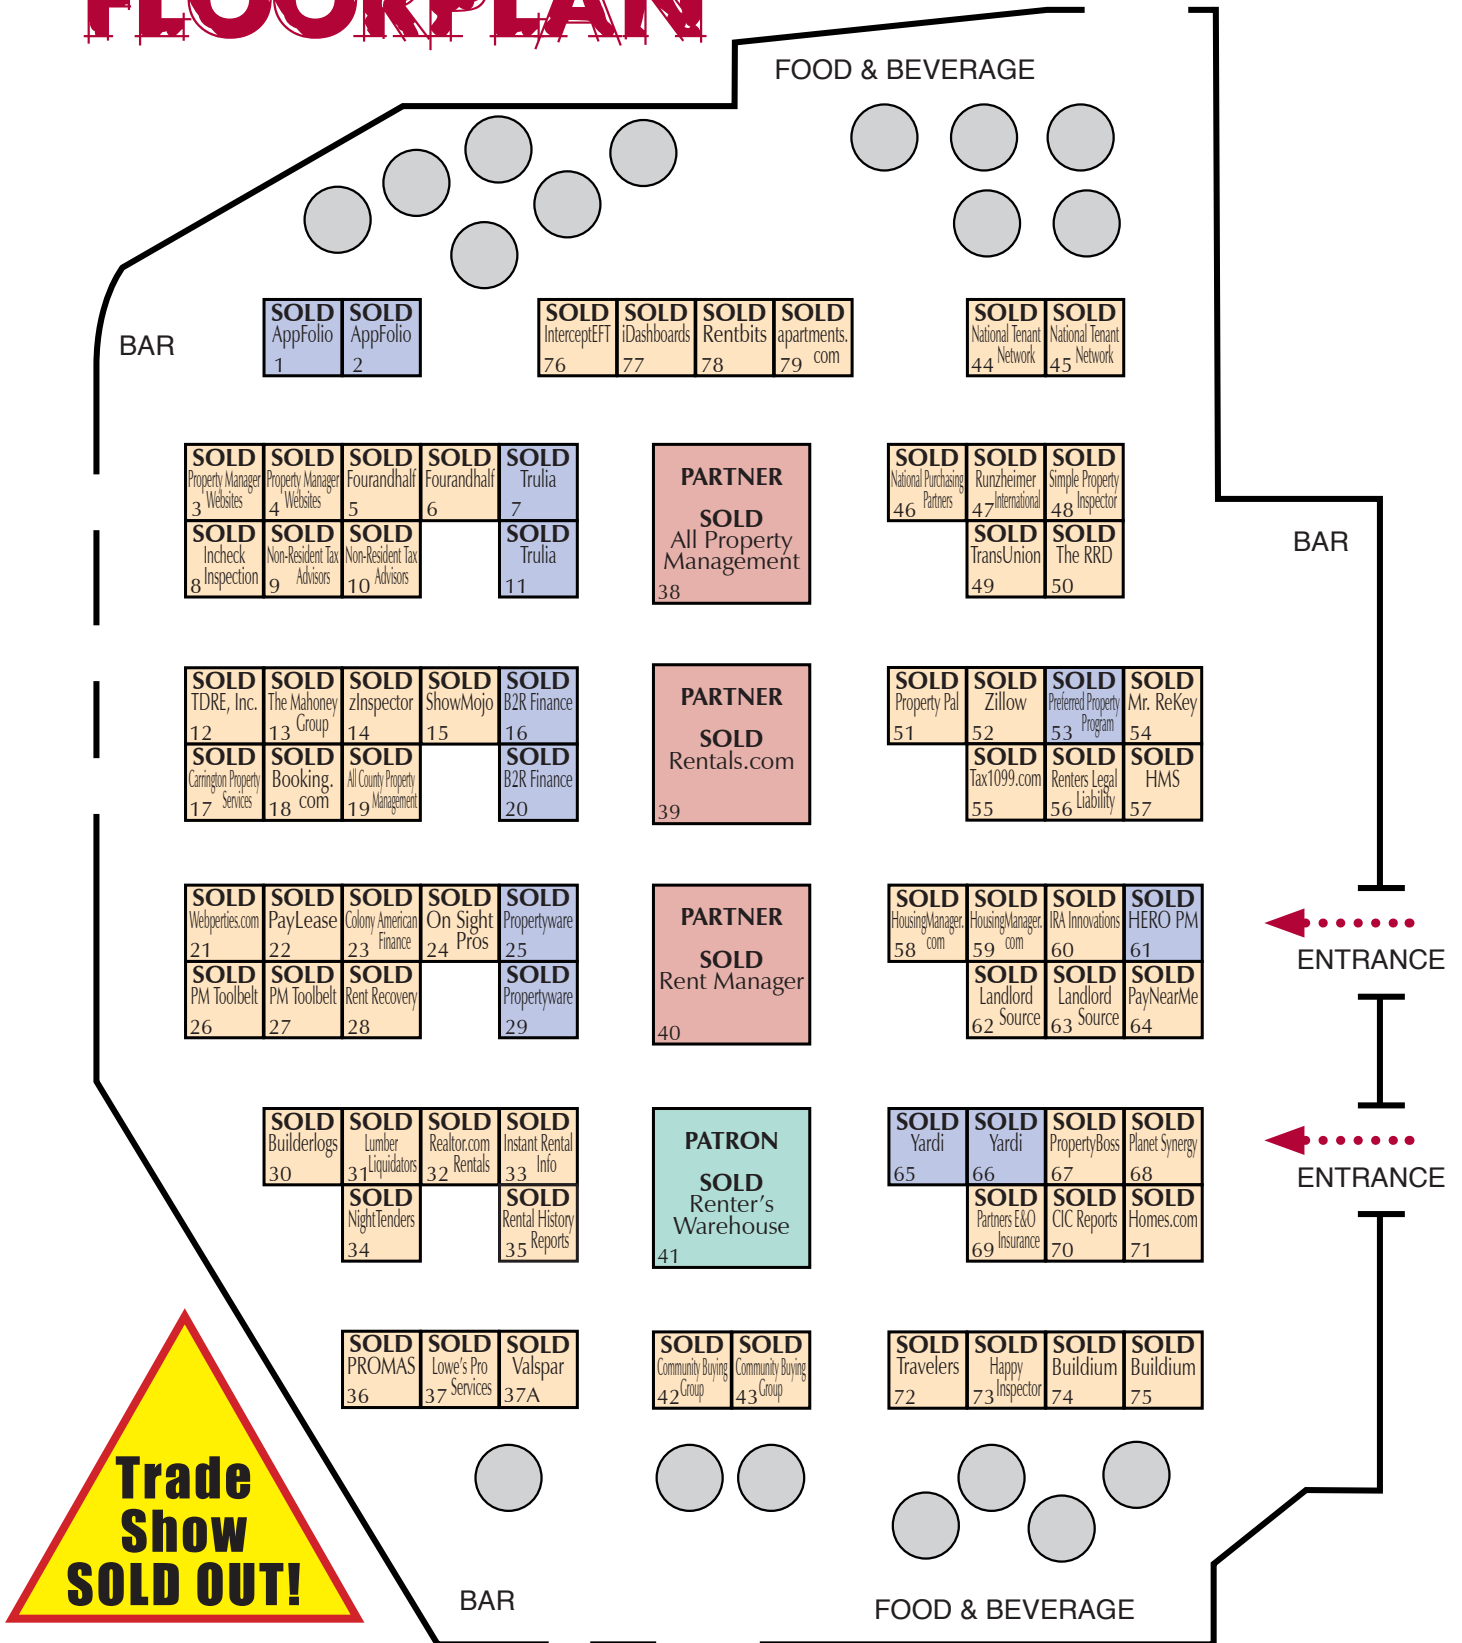

# EXHIBIT HALL FLOORPLAN

26th Annual  
 Convention & Trade Show  
 October 22–24, 2014  
 Hyatt Regency, Minneapolis, MN

- = Partner
- = Patron
- = Sponsor
- = Exhibitor