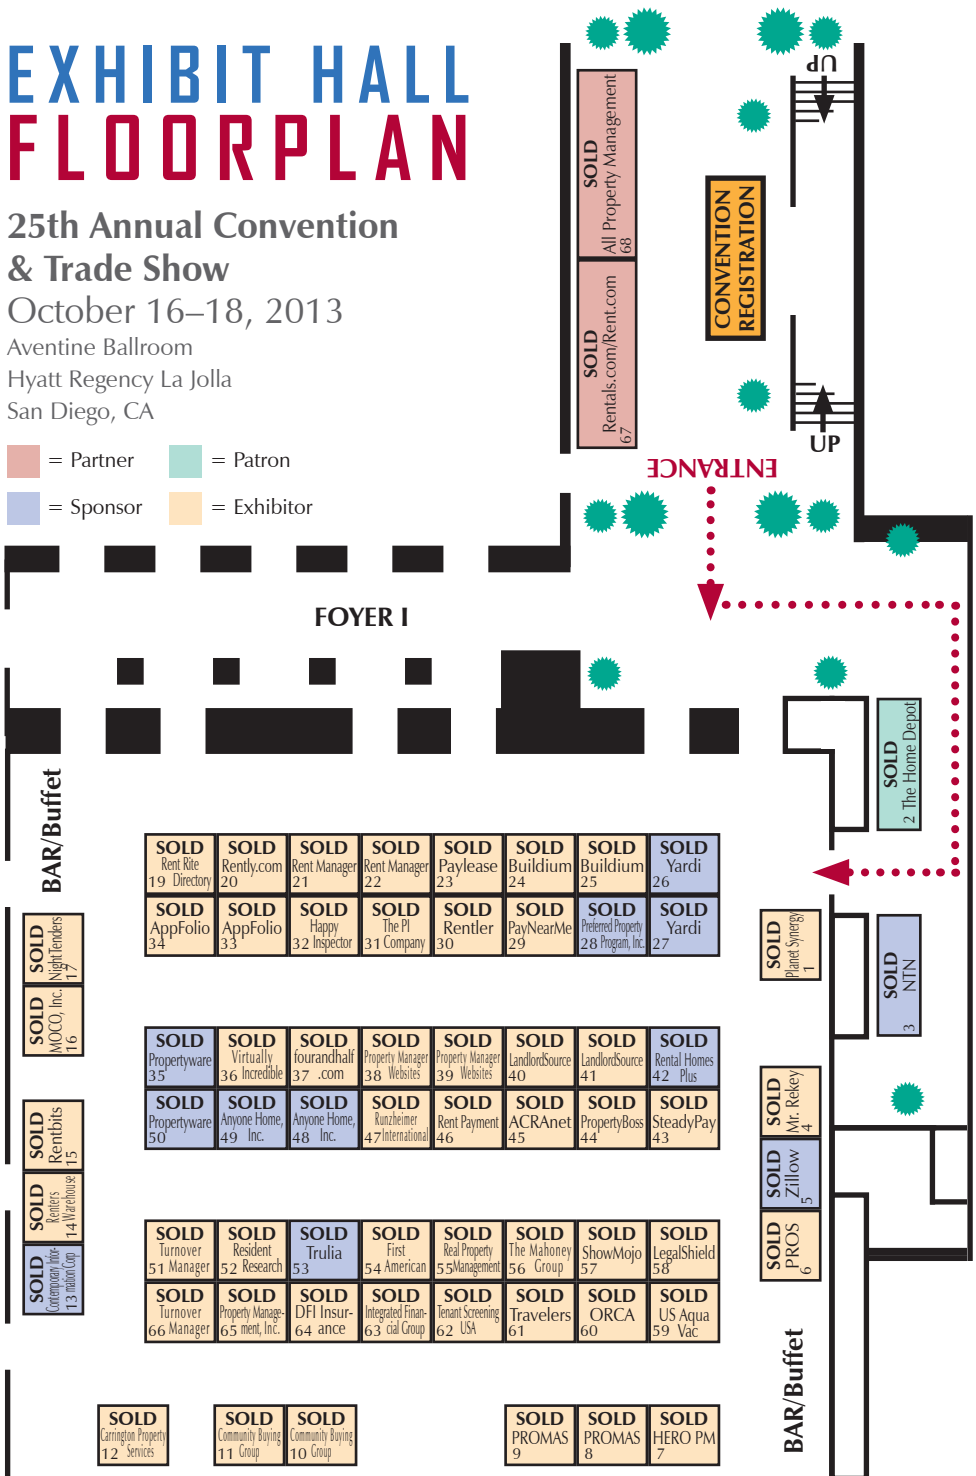

EXHIBIT HALL FLOORPLAN

25th Annual Convention & Trade Show

October 16–18, 2013

Aventine Ballroom

Hyatt Regency La Jolla

San Diego, CA

- = Partner
- = Patron
- = Sponsor
- = Exhibitor

AS OF 7/31/13 - TRADE SHOW EXHIBITOR SPACE IS SOLD OUT.
Please call 800-782-3452 if you want to be placed on the waiting list.