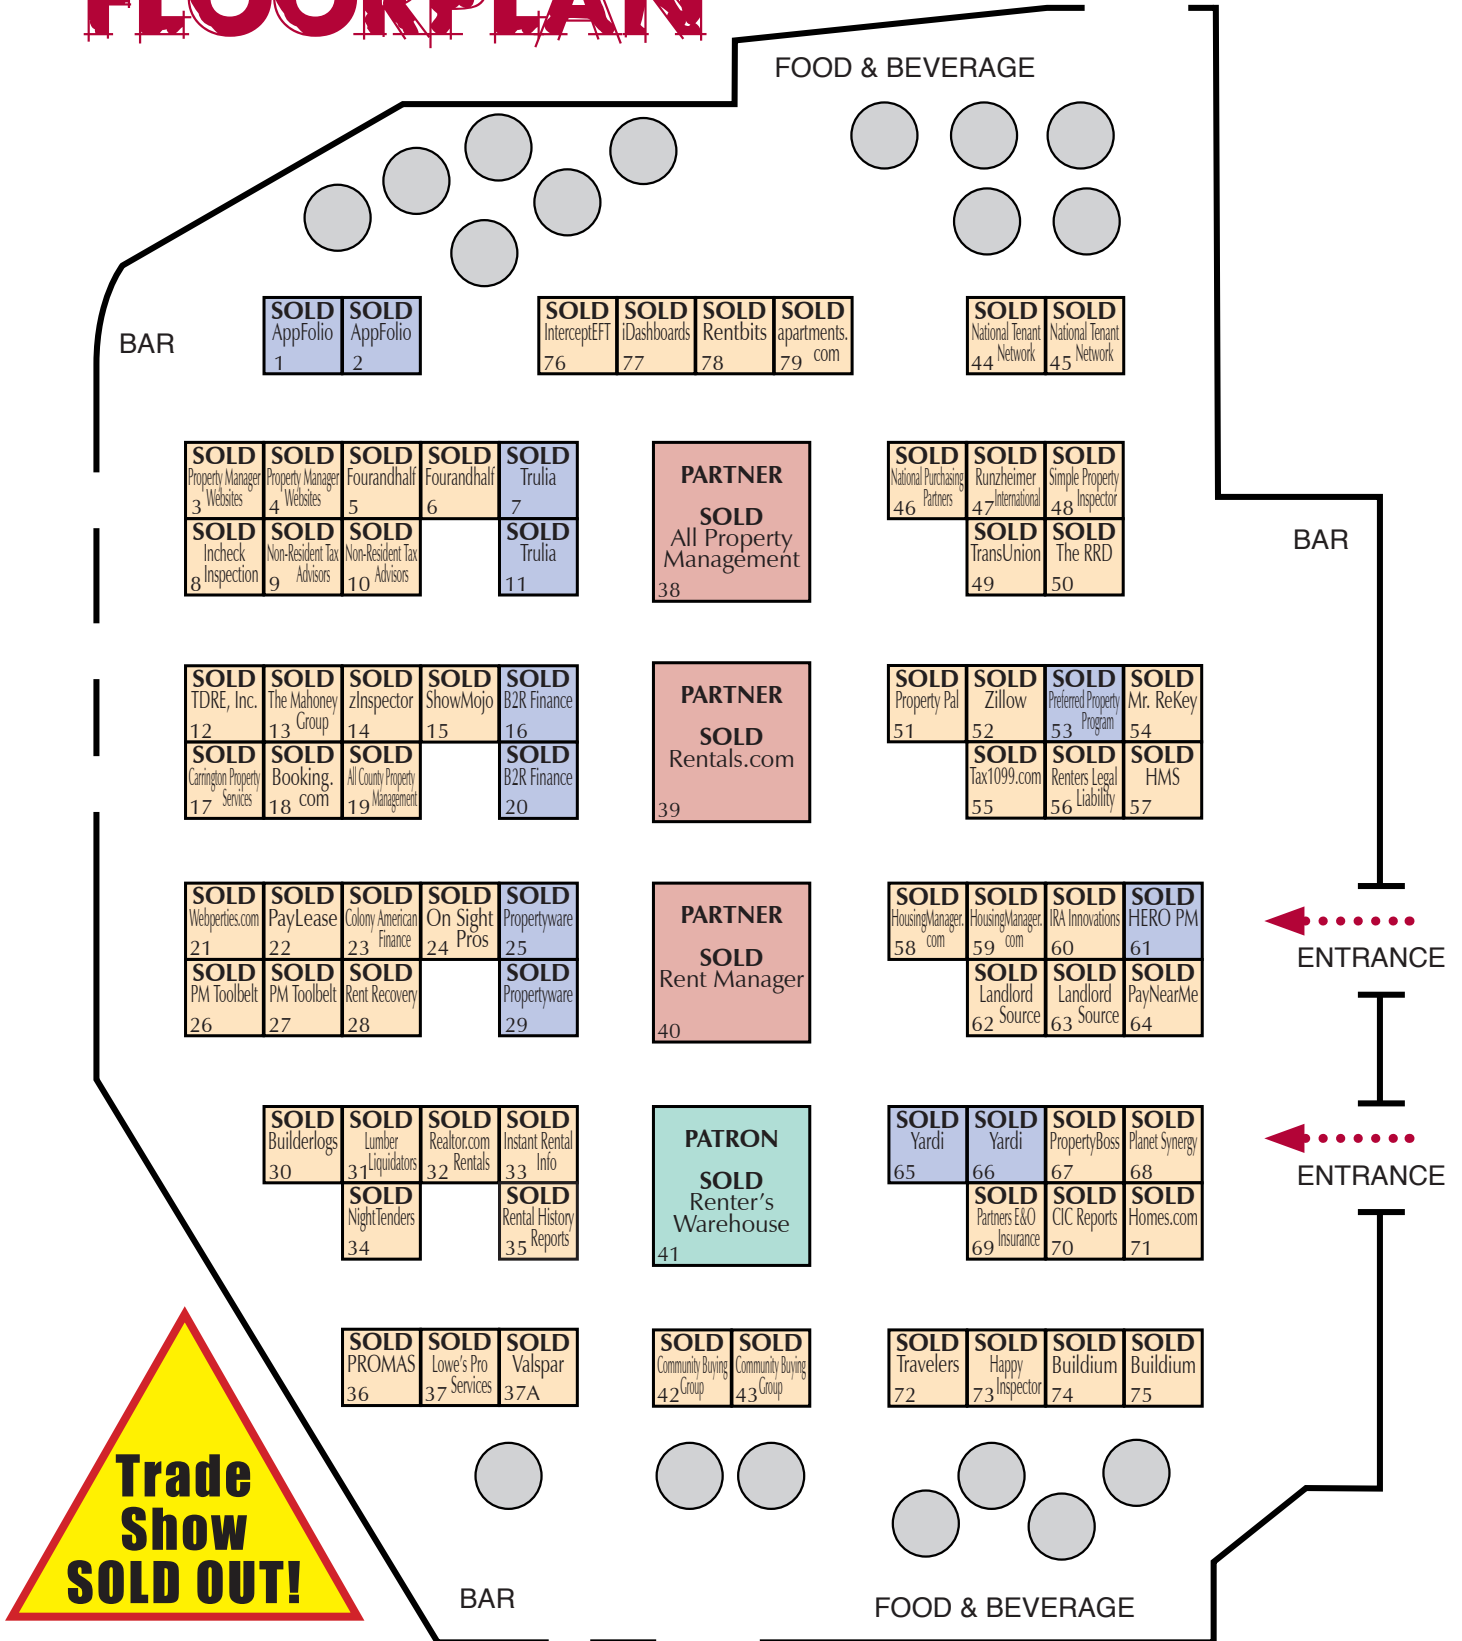

EXHIBIT HALL FLOORPLAN

26th Annual
 Convention & Trade Show
 October 22–24, 2014
 Hyatt Regency, Minneapolis, MN

- = Partner
- = Patron
- = Sponsor
- = Exhibitor