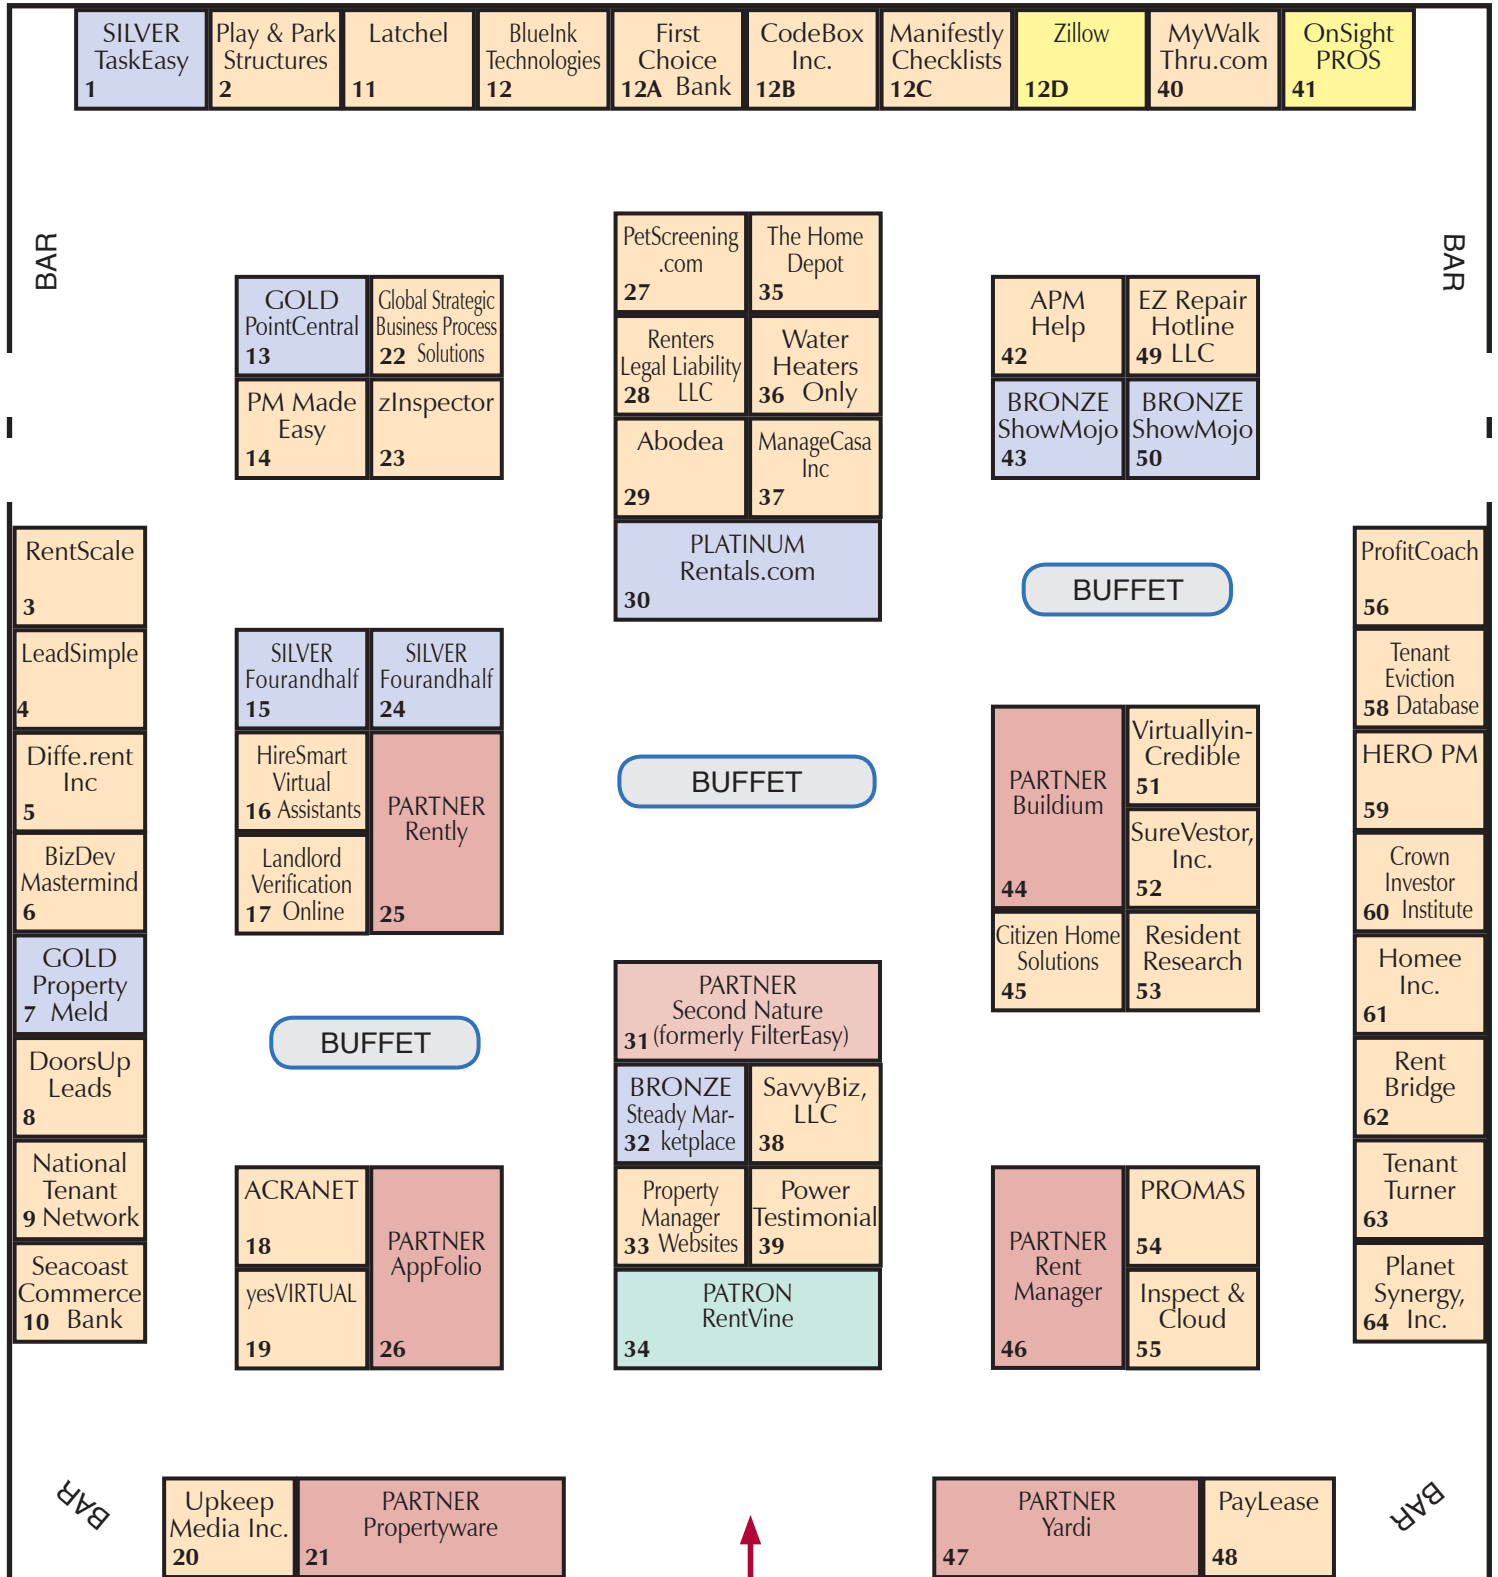

EXHIBIT HALL

31st Annual Convention & Trade Show

October 15-18, 2019

Arizona Grand Resort & Spa
Phoenix, AZ

FLOORPLAN

- = Partner
- = Patron
- = Sponsor
- = Exhibitor
- = President's Celebration Sponsor

ENTRANCE