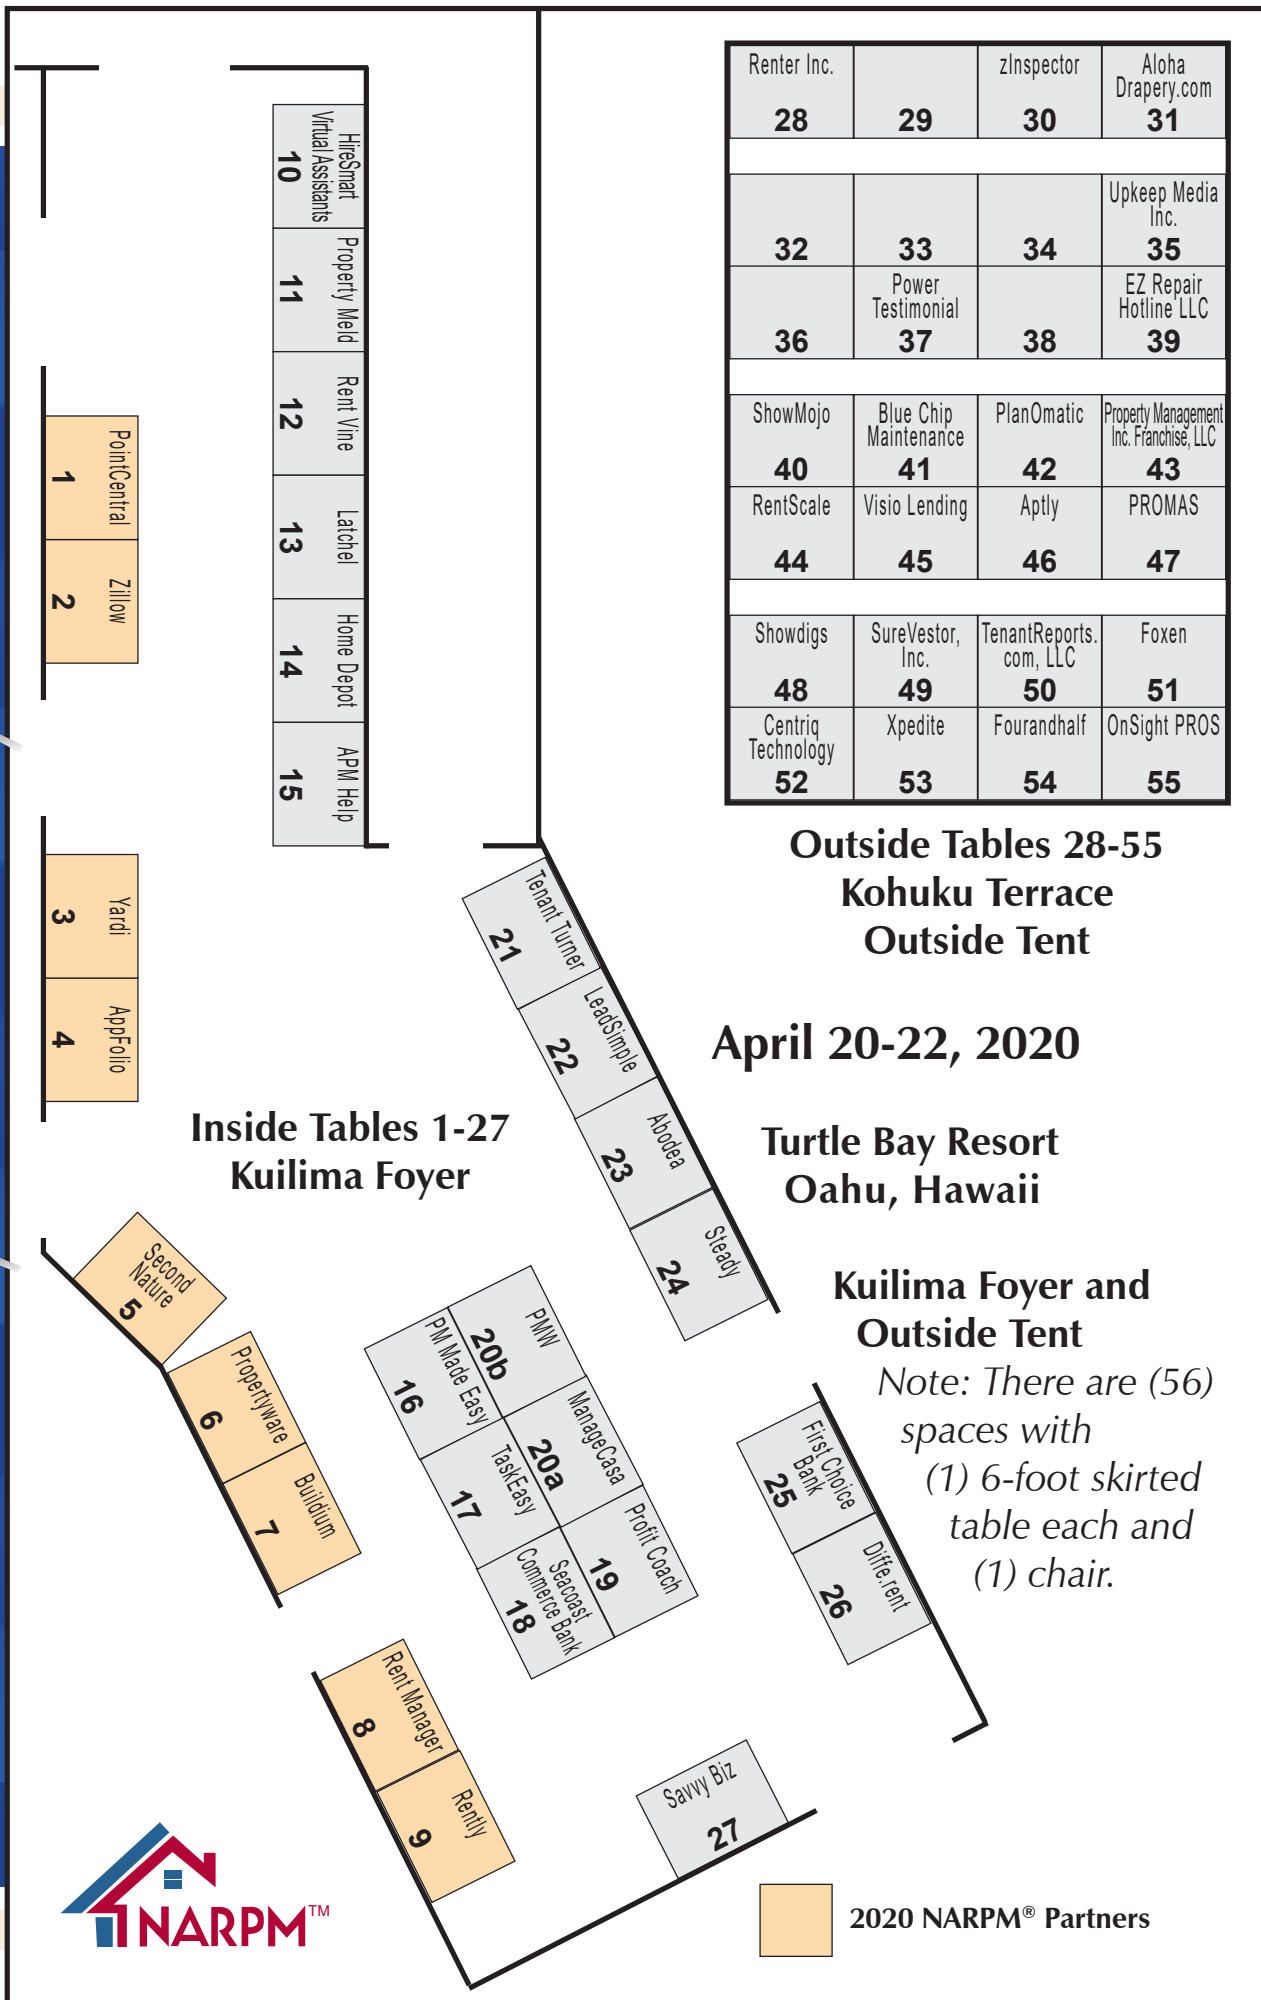

BROKER/OWNER

Conference & Expo

Hiresmart Virtual Assistants	10
Property Meld	11
Rent Vine	12
Latchel	13
Home Depot	14
APM Help	15

PointCentral	1
Zillow	2

Yardi	3
AppFolio	4

**Inside Tables 1-27
KUILIMA FOYER**

**Outside Tables 28-55
KOHUKU TERRACE
OUTSIDE TENT**

April 20-22, 2020

**Turtle Bay Resort
Oahu, Hawaii**

**Kuilima Foyer and
Outside Tent**

Note: There are (56) spaces with (1) 6-foot skirted table each and (1) chair.